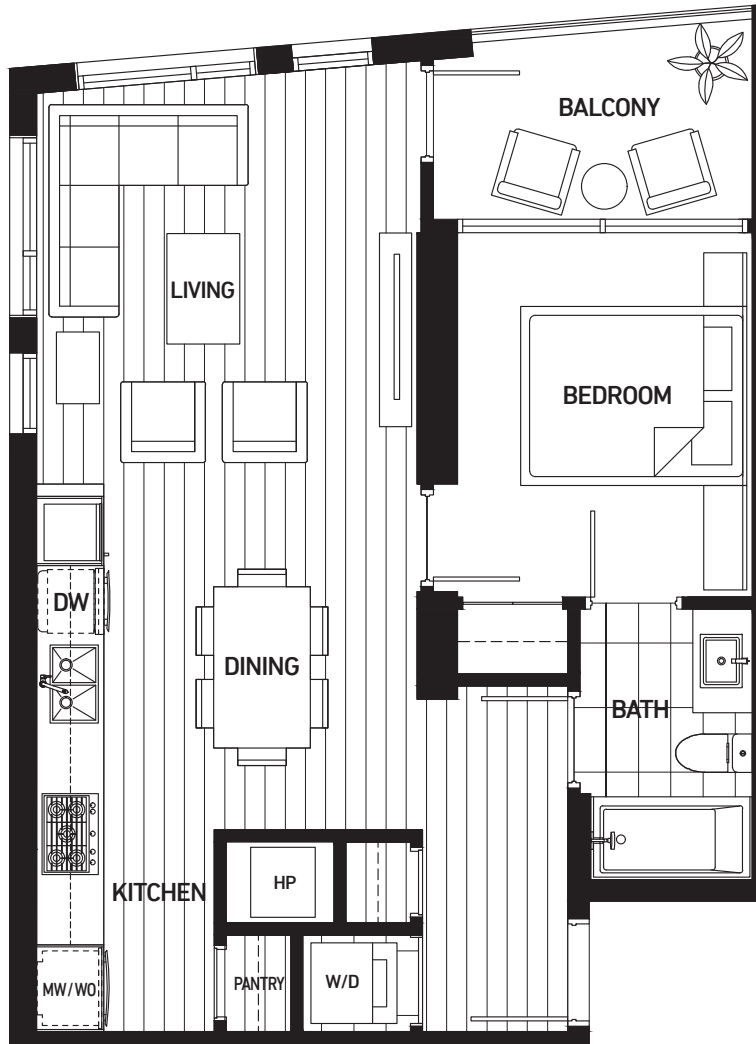

A3

1 BEDROOM | 1 BATH

INTERIOR: 620 SQFT | EXTERIOR: 55 SQFT | TOTAL: 675 SQFT

A3

FLOOR 3

FLOOR 4 & 5