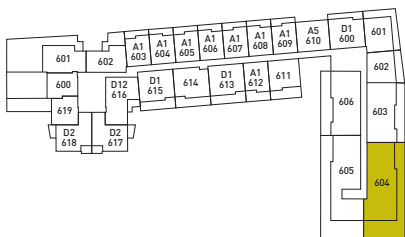

604

4 BEDROOM + FLEX | 3 BATH

INTERIOR: 1,900 SQFT | EXTERIOR: 1,745 SQFT | TOTAL: 3,645 SQFT

A3

MAIN

FLOOR 6