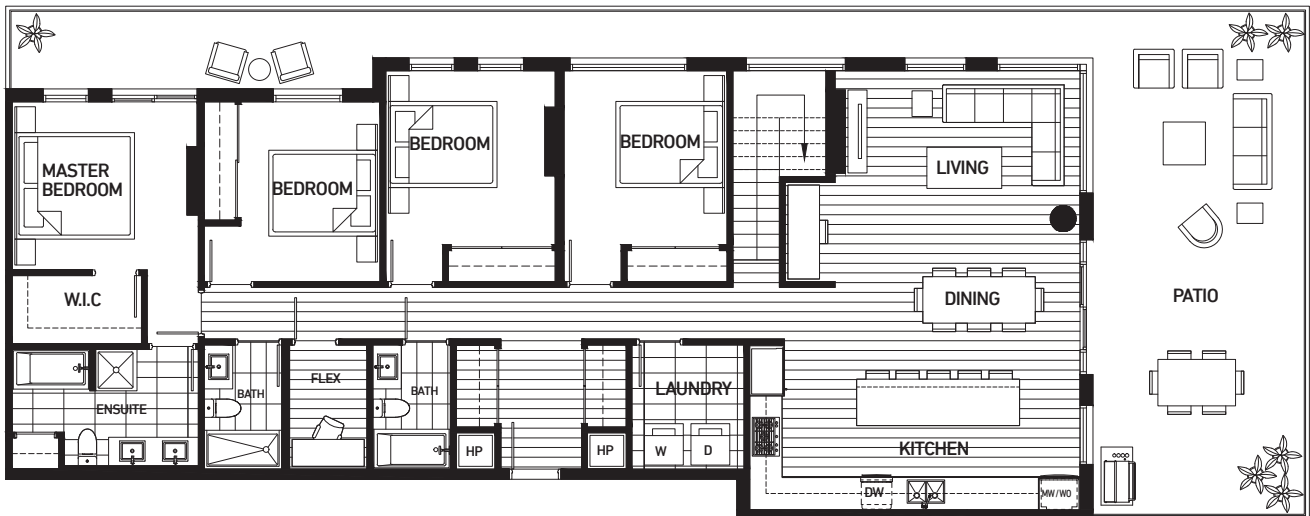

604

4 BEDROOM + FLEX | 3 BATH

INTERIOR: 1,900 SQFT | EXTERIOR: 1,745 SQFT | TOTAL: 3,645 SQFT

A3

MAIN

FLOOR 6